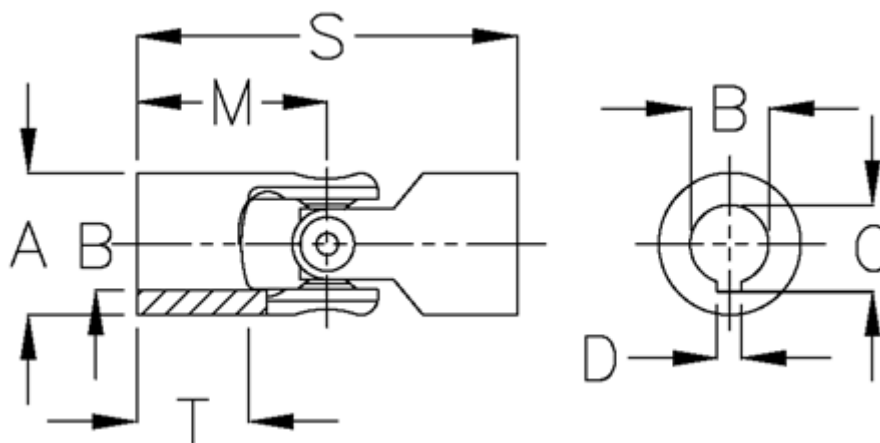

# Data Sheet

Article number: 07632413

Description: Single cross joint w/needle bearing  
Short version, 0.632.413

## Measures

A	= 32
B H7	= 16
C	= 22.8
D	= 6
M	= 34.0
MD max N m	= 40
s	= 68
T	= 18